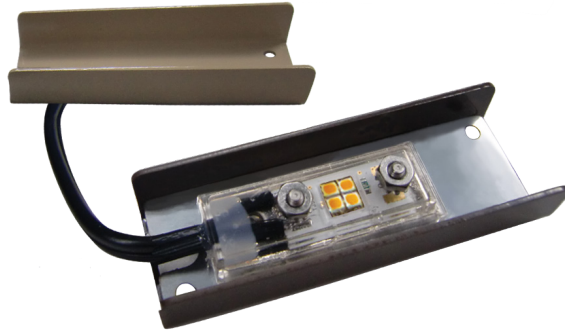

model DL3.xxx.500

Construction

- › Dimensions 3" width x .5" height x 1" depth
- › Stainless steel 18g alloy 304
- › Install with color-coordinated shroud when unable to mount in rail cavity
- › Lifetime Limited Warranty
- › C/US UL Listed 1838 Low Voltage Landscape Lighting

Electrical

- › Low voltage 12vAC operation
- › Overmolded LED circuitry with renewable materials
- › IP68 certified waterproof
- › 1 watt energy consumption
- › Output similar to 5 watts
- › Lumen output 60
- › 72" long 18/2 leads for connection
- › Magnetic or electronic transformer compatible
- › LED life expectancy up to 40,000 hours

Dimensions

dimensions are approximate

LED Color Outputs

2700K warm white
add suffix .200 to model number

3000K pure white
order as listed below

4200K cool white
add suffix .400 to model number

Fixture Finishes