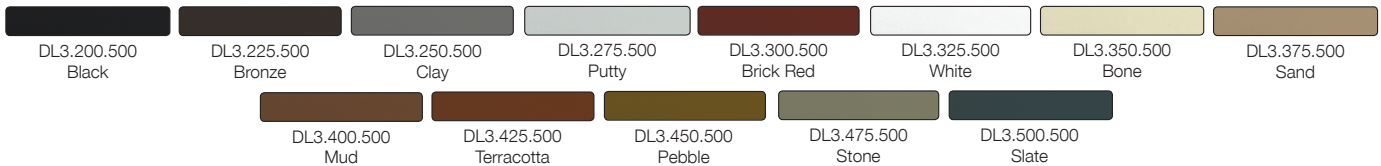

model DL3.xxx.500

Construction

- › Dimensions 3" width x .5" height x 1" depth
- › Stainless steel 18g alloy 304
- › Install with color-coordinated shroud when unable to mount in rail cavity
- › Lifetime Limited Warranty
- › C/US UL Listed 1838 Low Voltage Landscape Lighting

Electrical

- › Low voltage 12vAC operation
- › Overmolded LED circuitry with renewable materials
- › IP68 certified waterproof
- › 1 watt energy consumption
- › Output similar to 5 watts
- › Lumen output 60
- › 72" long 18/2 leads for connection
- › Magnetic or electronic transformer compatible
- › LED life expectancy up to 40,000 hours

Dimensions

dimensions are approximate

LED Color Outputs

2700K warm white
add suffix .200 to model number

3000K pure white
order as listed below

4200K cool white
add suffix .400 to model number

Fixture Finishes