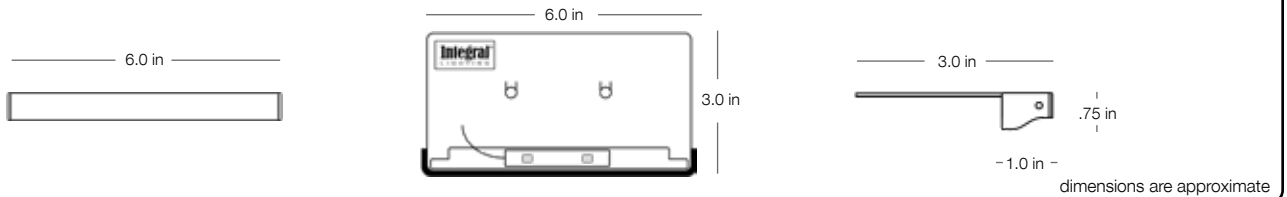

## Construction

- > Dimensions 6" width x .75" height x 3" depth
- > Stainless steel 20g alloy 304
- > Unibody construction
- > Stainless steel LED bracket adjusts up to 45 degrees
- > Supplied with Thinsert® sleeve
- > Lifetime Limited Warranty
- > C/US UL Listed 1838 Low Voltage Landscape Lighting

## Electrical

- > Low voltage 12vAC operation
- > Overmolded LED circuitry with renewable materials
- > IP68 certified waterproof
- > 2 watt energy consumption
- > Output similar to 10 watts
- > Lumen output 120
- > 72" long 18/2 leads for connection
- > Magnetic or electronic transformer compatible
- > LED life expectancy up to 40,000 hours

## Dimensions