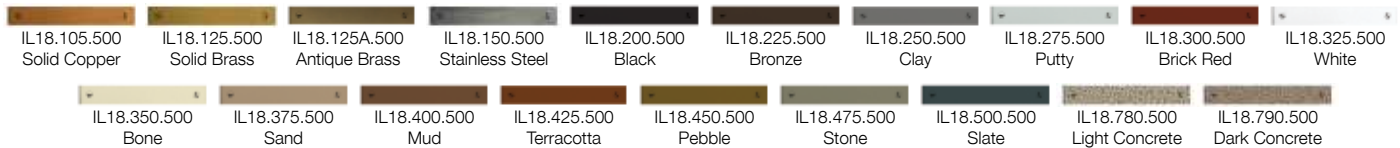

model IL18.xxx.500

Construction

- > Dimensions 18" width x .5" height x 3" depth
- > Heavy duty field-replaceable faceplate
- > Self leveling insert is stainless steel 18g alloy 304
- > 6-32 slotted copper, brass or stainless steel screws
- > Lifetime Limited Warranty
- > C/US UL Listed 1838 Low Voltage Landscape Lighting

Electrical

- > Low voltage 12vAC operation
- > Overmolded LED circuitry with renewable materials
- > IP68 certified waterproof
- > 4 watt energy consumption
- > Output similar to 20 watts
- > Lumen output 240
- > 72" long 18/2 leads for connection
- > Magnetic or electronic transformer compatible
- > LED life expectancy up to 40,000 hours

Dimensions

LED Color Outputs

2700K warm white
add suffix .200 to model number

3000K pure white
order as listed below

4200K cool white
add suffix .400 to model number

Fixture Finishes

MADE IN THE USA