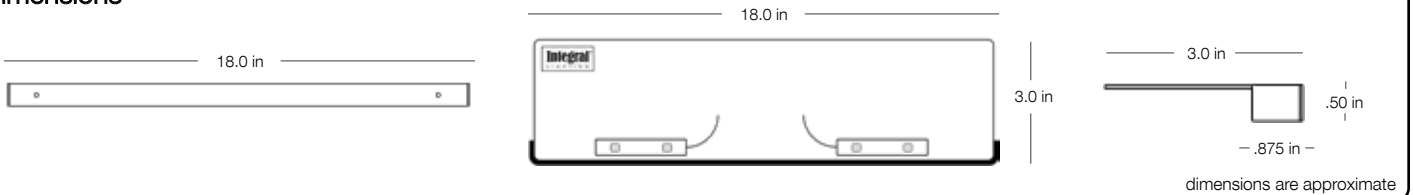

model IL18.xxx.500

Construction

- > Dimensions 18" width x .5" height x 3" depth
- > Heavy duty field-replaceable faceplate
- > Self leveling insert is stainless steel 18g alloy 304
- > 6-32 slotted copper, brass or stainless steel screws
- > Lifetime Limited Warranty
- > C/US UL Listed 1838 Low Voltage Landscape Lighting

Electrical

- > Low voltage 12vAC operation
- > Overmolded LED circuitry with renewable materials
- > IP68 certified waterproof
- > 4 watt energy consumption
- > Output similar to 20 watts
- > Lumen output 240
- > 72" long 18/2 leads for connection
- > Magnetic or electronic transformer compatible
- > LED life expectancy up to 40,000 hours

Dimensions

LED Color Outputs

2700K warm white
add suffix .200 to model number

3000K pure white
order as listed below

4200K cool white
add suffix .400 to model number

Fixture Finishes

MADE IN THE USA