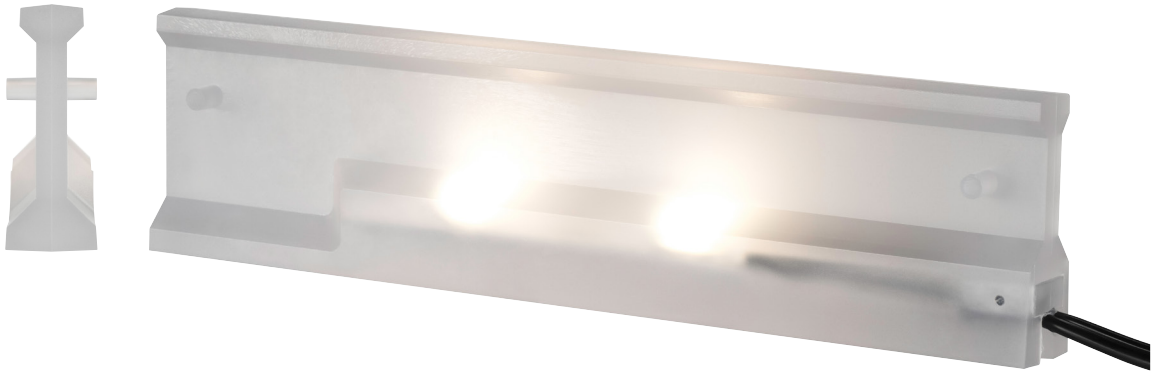

model IP8.100.xxx

Construction

- > Dimensions 8" length x 2" height x .75" width
- > UV resistant polycarbonate for durability
- > Integrated strain relief
- > Lifetime Limited Warranty
- > C/US UL Listed 1838 Low Voltage Landscape Lighting

Electrical

- > Low voltage 12vAC operation
- > IP67 certified waterproof
- > Choice of energy consumption and color appearance (listed below)
- > 72" long 18/2 leads for connection
- > Magnetic or electronic transformer compatible
- > LED life expectancy up to 40,000 hours

Dimensions

dimensions are approximate

LED Color Outputs

IP8.100.550
2400K ultrawarm white
.5 watt energy consumption
order model with suffix .550

IP8.100.500
3000K pure white
2 watt energy consumption
order model with suffix .500