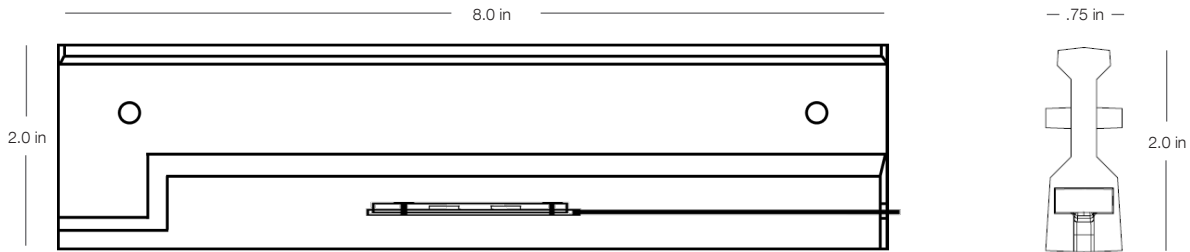

model IP8.100.xxx

Construction

- > Dimensions 8" length x 2" height x .75" width
- > UV resistant polycarbonate for durability
- > Integrated strain relief
- > Lifetime Limited Warranty
- > C/US UL Listed 1838 Low Voltage Landscape Lighting

Electrical

- > Low voltage 12vAC operation
- > IP67 certified waterproof
- > Choice of energy consumption and color appearance (listed below)
- > 72" long 18/2 leads for connection
- > Magnetic or electronic transformer compatible
- > LED life expectancy up to 40,000 hours

Dimensions

dimensions are approximate

LED Color Outputs

IP8.100.550
2400K ultrawarm white
.5 watt energy consumption
order model with suffix .550

IP8.100.500
3000K pure white
2 watt energy consumption
order model with suffix .500