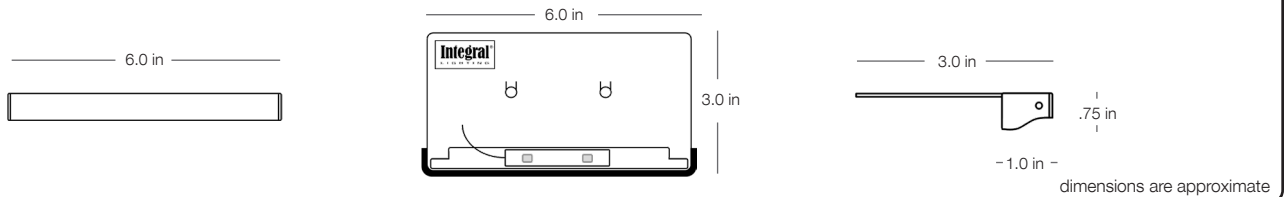

model IL6000.xxx.500

Construction

- > Dimensions 6" width x .75" height x 3" depth
- > Stainless steel 20g alloy 304
- > Unibody construction
- > Stainless steel LED bracket adjusts up to 45 degrees
- > Supplied with Thinsert® sleeve
- > Lifetime Limited Warranty
- > C/US UL Listed 1838 Low Voltage Landscape Lighting

Electrical

- > Low voltage 12vAC operation
- > Overmolded LED circuitry with renewable materials
- > IP68 certified waterproof
- > 2 watt energy consumption
- > Output similar to 10 watts
- > Lumen output 120
- > 72" long 18/2 leads for connection
- > Magnetic or electronic transformer compatible
- > LED life expectancy up to 40,000 hours

Dimensions

LED Color Outputs

2700K warm white
add suffix .200 to model number

3000K pure white
order as listed below

4200K cool white
add suffix .400 to model number

Fixture Finishes

IL6000.150.500
Brushed Stainless Steel