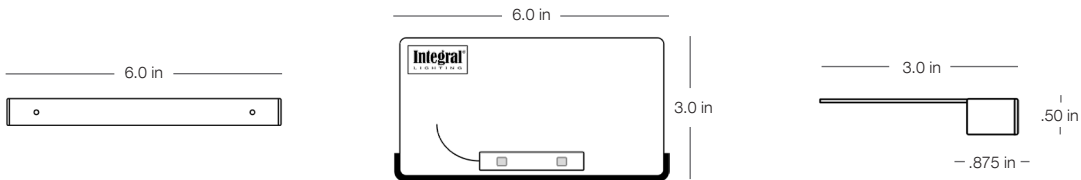

model IL6.xxx.500

Construction

- > Dimensions 6" width x .5" height x 3" depth
- > Heavy duty field-replaceable faceplate
- > Self leveling insert is stainless steel 18g alloy 304
- > 6-32 slotted copper, brass or stainless steel screws
- > Lifetime Limited Warranty
- > C/US UL Listed 1838 Low Voltage Landscape Lighting

Electrical

- > Low voltage 12vAC operation
- > Overmolded LED circuitry with renewable materials
- > IP68 certified waterproof
- > 2 watt energy consumption
- > Output similar to 10 watts
- > Lumen output 120
- > 72" long 18/2 leads for connection
- > Magnetic or electronic transformer compatible
- > LED life expectancy up to 40,000 hours

Dimensions

dimensions are approximate

LED Color Outputs

2700K warm white
add suffix .200 to model number

3000K pure white
order as listed below

4200K cool white
add suffix .400 to model number

Fixture Finishes