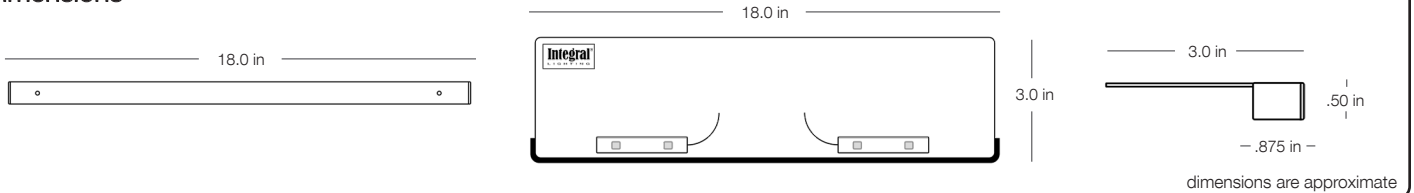

model IL18.xxx.500

Construction

- > Dimensions 18" width x .5" height x 3" depth
- > Heavy duty field-replaceable faceplate
- > Self leveling insert is stainless steel 18g alloy 304
- > 6-32 slotted copper, brass or stainless steel screws
- > Lifetime Limited Warranty
- > C/US UL Listed 1838 Low Voltage Landscape Lighting

Electrical

- > Low voltage 12vAC operation
- > Overmolded LED circuitry with renewable materials
- > IP68 certified waterproof
- > 4 watt energy consumption
- > Output similar to 20 watts
- > Lumen output 240
- > 72" long 18/2 leads for connection
- > Magnetic or electronic transformer compatible
- > LED life expectancy up to 40,000 hours

Dimensions

LED Color Outputs

2700K warm white
add suffix .200 to model number

3000K pure white
order as listed below

4200K cool white
add suffix .400 to model number

Fixture Finishes