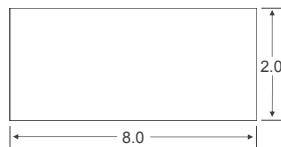

Dimensions